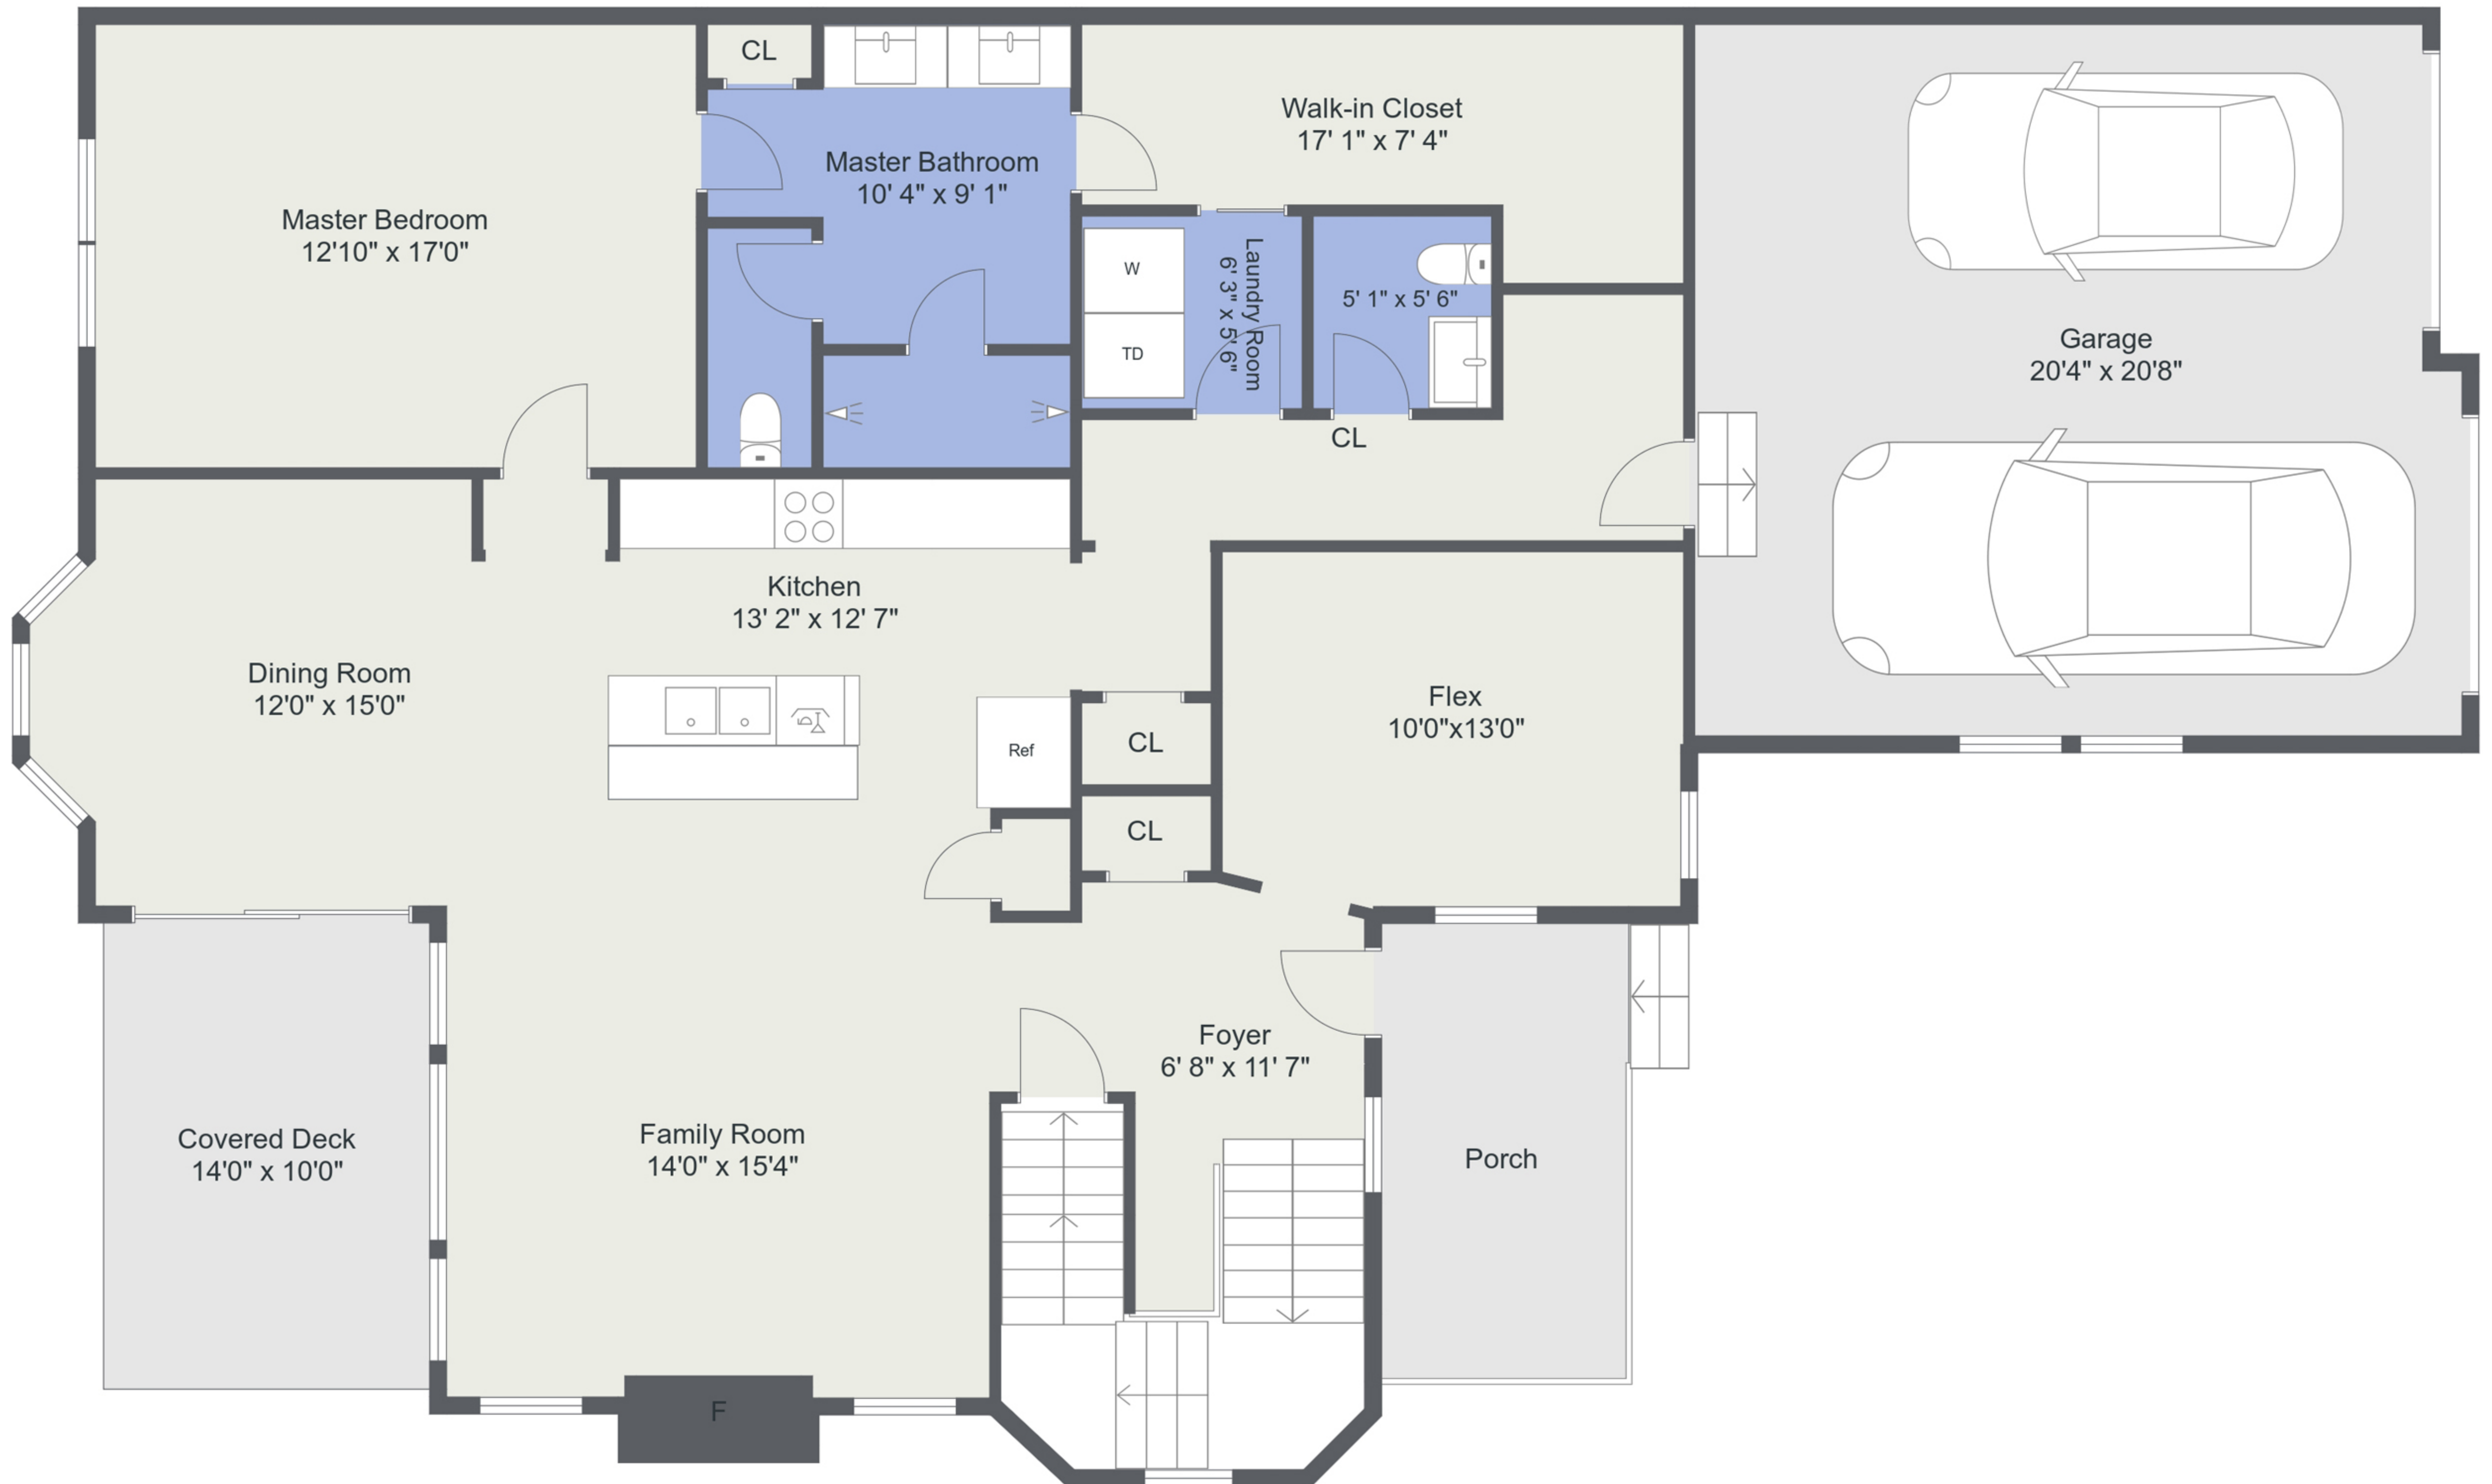

Monte Marrocco
Realtor
Tel: 781-799-0666

Winning Farm of Winchester
Unit One
Main Floor

GROSS INTERNAL AREA
MAIN FLOOR : 1633 sq ft
UPPER FLOOR : 1005 sq ft
TOTAL : 2638 sq ft

GROSS INTERNAL AREA
MAIN FLOOR : 1633 sq ft
UPPER FLOOR : 1005 sq ft
TOTAL : 2638 sq ft